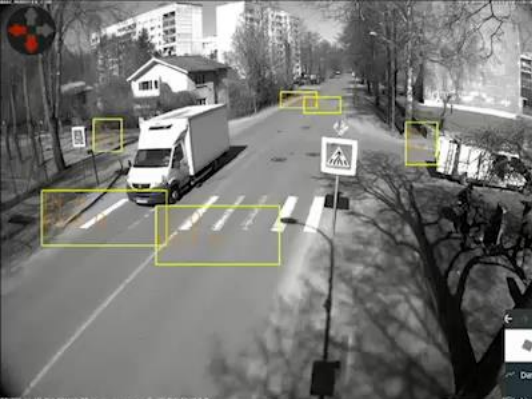

Z position: 683

Save model

Change model

Save image

Smart Cities / Traffic control

A dashboard interface for a system. The sidebar on the left contains a menu with items: Dashboard, Live, Notification Requests, Detected Objects, Cameras, Control Points, Elements, and Identities. The main area shows a calendar view for the months of September, October, November, and December 2018. Below the calendar is a map of a region with several red location pins.

A list of camera streams with their respective URLs. The list includes: 'ecav1', 'ecav2', 'back', and 'main', each followed by a URL starting with 'rtsp://Admin:1234@10.10.1.46:554/stream1.80'. There are also navigation icons on the right side.