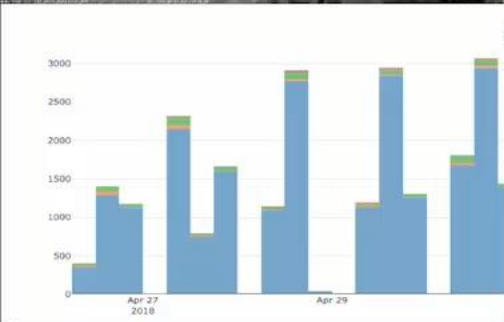

Z position: 683

Save model

Change model

Save image

Smart Cities / Traffic control

A dashboard interface for a system. The sidebar on the left contains a menu with items: Dashboard, Live, Notification Requests, Detected Objects, Cameras, Control Points, Elements, and Identities. The main area shows a calendar view for the months of September, October, November, and December 2018. Below the calendar is a map of a region with several red location pins.

A list of camera streams with their respective URLs. The list includes: 'ecav1', 'ecav2', 'back', and 'main', each followed by a URL starting with 'rtsp://Admin:1234@10.10.1.46:554/stream1.80'. There are also navigation icons on the right side.