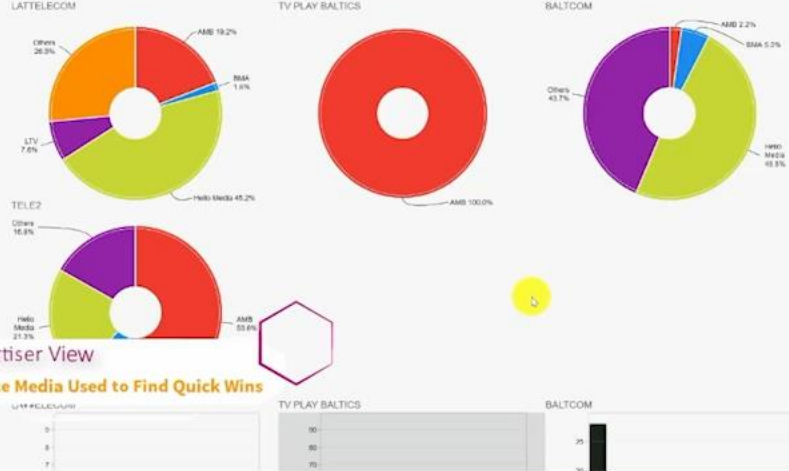

Clip airing period

	May 2019																				
	5	6	7	8	9	10	11	12	13	14	15	16	17	18	19	20	21				
BALTOOM																					
LATTELECOM																					
TELE2																					
TV PLAY BALTICS																					

Distribution by channels and channel groups

SLASH/9

16.04.2021 10:01

16.04.2021 10:01:14
16.04.2021 10:59:34

Dr. House
Break#2756

Switch selected programs at selected break
Switch selected programs at current time

16.04.2021 10:01:07.1

K2 Levisa

Starts at	Title	Reference starts at
04:31:19	Dr. House	04:30:00
05:16:54	Home and Away	05:05:00
05:40:37	Reporter	05:30:00
06:29:58	EHF	06:30:00
07:25:02	Friends	07:30:00
07:57:55	Two and a Half Men	08:00:00
08:27:31	Two and a Half Men	08:30:00
08:56:45	Ņotul	09:00:00
10:01:14	Dr. House	10:00:00
10:59:34	Gilmore Girls	11:00:00
11:57:23	Sinkuultūriņš	12:00:00
12:57:44	Sien Salim	13:00:00
13:57:31	Plūde all	14:00:00
14:55:16	Postmahe sudrads	15:00:00
14:58:09	Saldūšs	15:00:00

markup

Lost Cuts ToDo with overlap: 231

Specifications

Filter by: parts of name OR modelid, Order is not relevant

- Renault Talisman Grandtour LV
- Gillette futbolu jaunais skuveklis
- Nurofen Forte Express bobslejs LV
- Jacobs Kronung rts
- Lexus dzīve kā Rū
- Jysk Labam Miegam Labas Cenas gultas un matrača sveces un svečturi
- 7days Croissant jaunās paaudzes smalkmaizīte
- KIA Sportage pārsteidzoši efektīgs
- Shortcut Latelcom tiko no Holivudas
- Vaxol tīrītājs autīm
- Hedelix šķaidna krēpas un ārstē klepu LV
- Fresh līdzeklis traukumaļnās tīrīšanai
- Gucci Bamboo smaržas
- Boss The Scent smaržas sievietēm
- Gillette Venus Swirl
- Always Ultra
- 7days Croissant pusis uz mopēda
- Blend-a-Med Pro Expert kļūst par ekspertu
- Pirma malta kafija kāposti apavi
- Estrella Laiks Labam Laikam rieksīri
- Nescafé Classic
- Aldaris 1865 sakrāj korķus
- KOKAT #mybreak

Specification ID: 57041
Daira Svītina

Friskies kaku barība tagad bez maksīgām krāsvielām

Change specification and SAVE

Ad description. Can be created from scratch or modified.