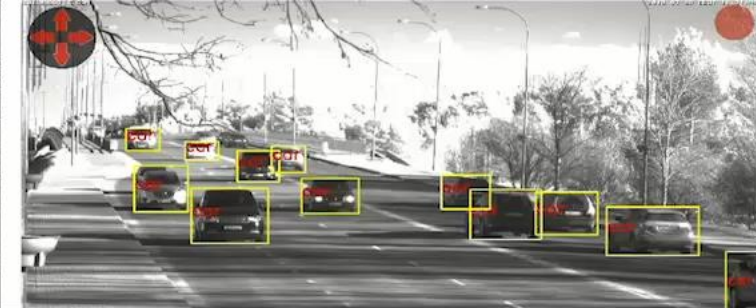

Z position: 683

Save model

Change model

Save image

Smart Cities / Traffic control

A dashboard interface for a system. The sidebar on the left contains a menu with items: Dashboard, Live, Notification Requests, Detected Objects, Cameras, Control Points, Elements, and Identities. The main area shows a calendar view for the months of September, October, November, and December 2018. Below the calendar is a map of a region with several red location pins.

A list of camera streams with their respective URLs. The list includes: 'ecav1', 'ecav2', 'back', and 'main', each followed by a URL starting with 'rtsp://Admin:1234@10.10.1.46:554/stream1.80'. There are also navigation icons on the right side.