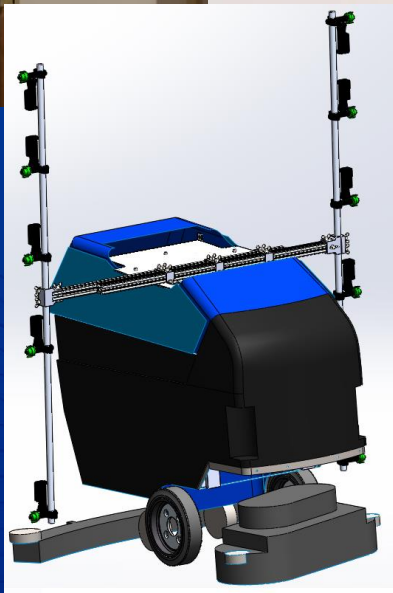

Mobile robot for surface disinfection

- liquid disinfectant sprayer for mobile robot
- machine vision system for recognition of objects to be disinfected
- control system of mobile disinfection robot

Zinātnieki prezentē inženiertehniskus risinājumus Covid-19 ierobežošanai

Zinātnieki prezentē inženiertehniskus risinājumus Covid-19 ierobežošanai