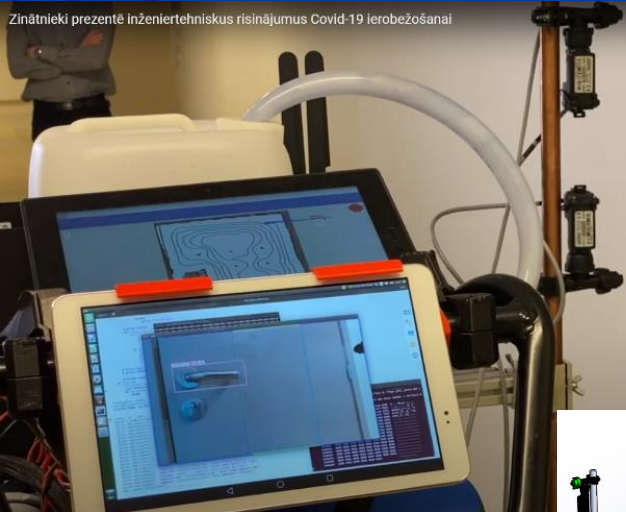

Repair of CNC turning machine

Electronics workshop

Delta robot with vision system

Designed: Andris Balodis
Supervisor: Andris Martinovs

STUDIJA.RULV

Photo by Maris Justs

STUDIJA.RULV

Drop Tower Impact System (for testing impact resistance of materials)

Supervisor: Pāvels Narica

Upgrading (control system and electric drive) of 5 coordinate milling machine GF2100H2 at Daugavpils Locomotive Repair Factory

Students work on modernizing milling machine

Articles for the production of which given CNC milling machine is used

Cylinder liner 6D49

Cylinder liner 14D40

Cylinder liner 2D100

Equipment for stabilizing broken bones

Designed: Edgars Zaicevs, Ritvars Rēvalds

Students are involved in small orders (development and production) in metalworking

Mobile robot for surface disinfection

- liquid disinfectant sprayer for mobile robot
- machine vision system for recognition of objects to be disinfected
- control system of mobile disinfection robot

Zinātnieki prezentē inženiertehniskus risinājumus Covid-19 ierobežošanai