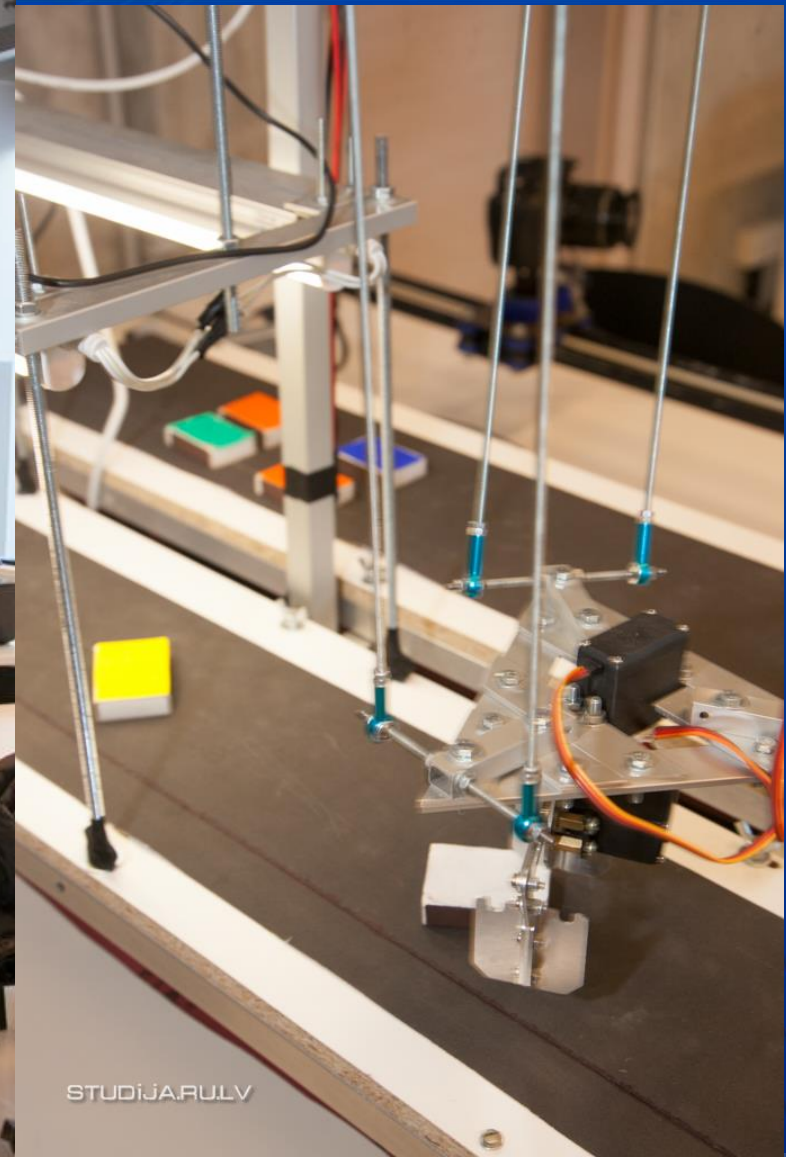

Repair of CNC turning machine

Electronics workshop

Delta robot with vision system

Designed: Andris Balodis
Supervisor: Andris Martinovs

STUDIJA.RULV

Photo by Maris Justs

STUDIJA.RULV

Drop Tower Impact System (for testing impact resistance of materials)

Designed: Edgars Zaicevs
Supervisor: Andris Martinovs

Anthropoid robot, 2020

Upgrading (control system and electric drive) of 5 coordinate milling machine GF2100H2 at Daugavpils Locomotive Repair Factory

Supervisor: Pāvels Narica

Upgrading (control system and electric drive) of 5 coordinate milling machine GF2100H2 at Daugavpils Locomotive Repair Factory

Students work on modernizing milling machine

Articles for the production of which given CNC milling machine is used

Cylinder liner 6D49

Cylinder liner 14D40

Cylinder liner 2D100

Equipment for stabilizing broken bones

Designed: Edgars Zaicevs, Ritvars Rēvalds

Students are involved in small orders (development and production) in metalworking