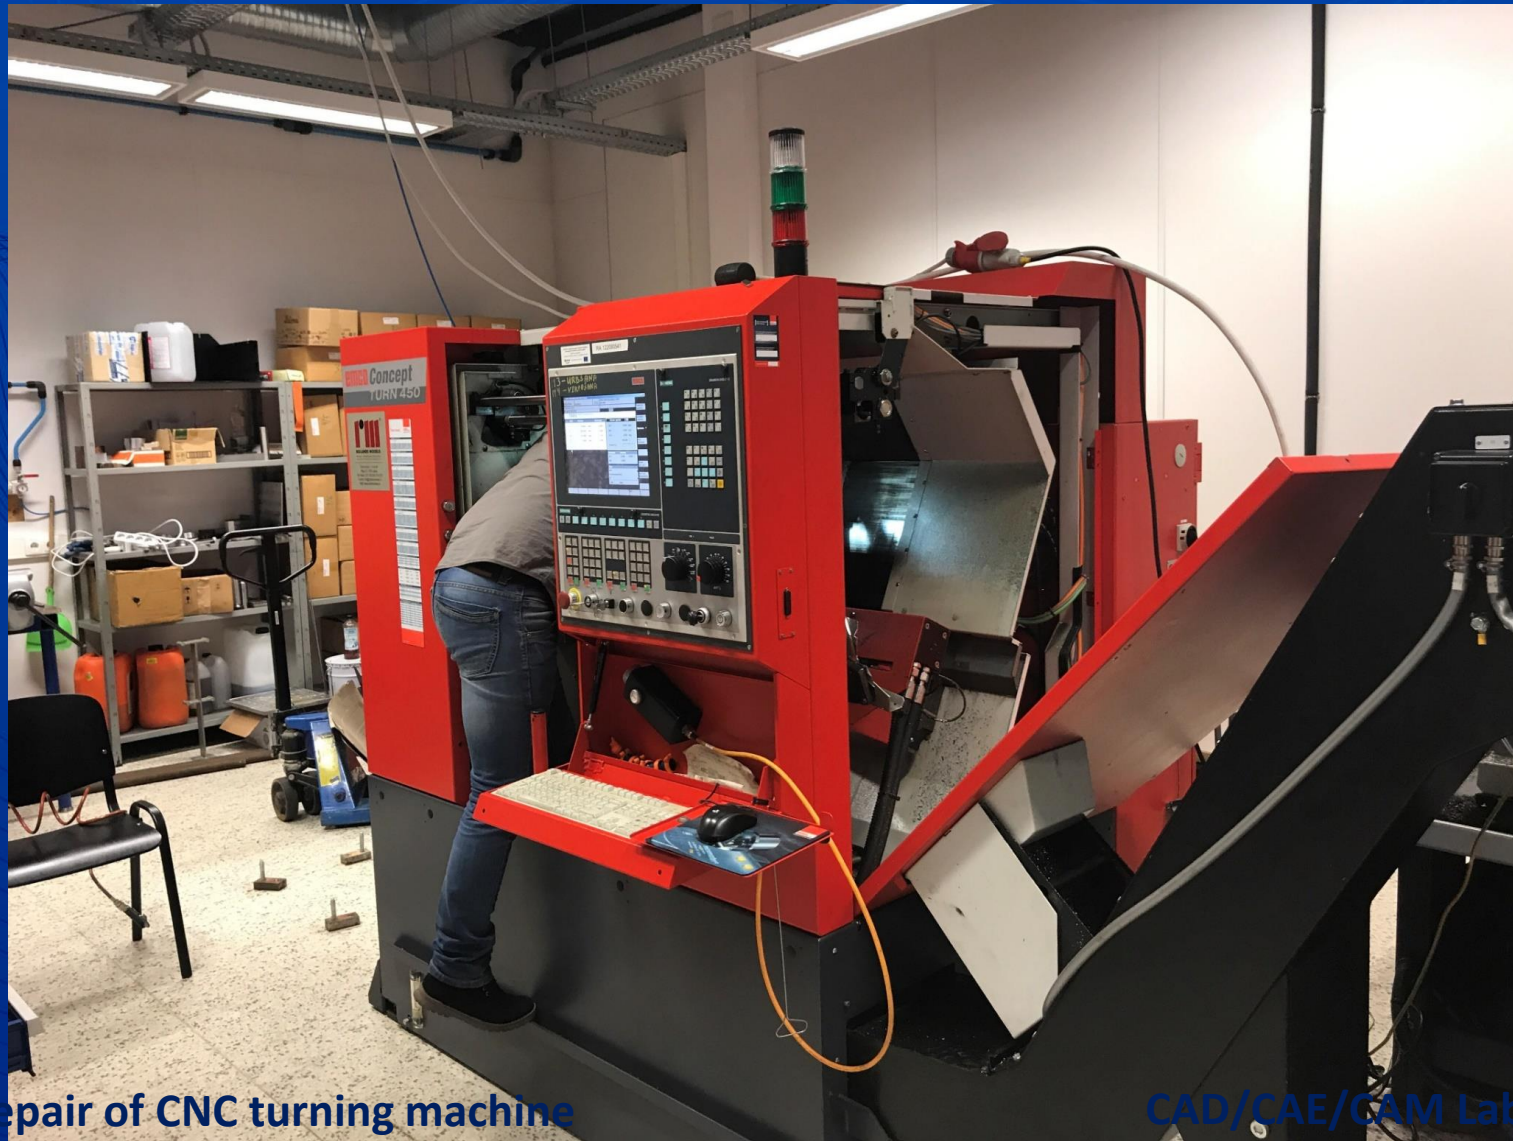

STUDIJU
IESPĒJAS

EKONOMIKAS UN PĀRVALDĪBAS FAKULTĀTE

INŽENIERU FAKULTĀTE

IZGLĪTĪBAS, VALODU UN DIZAINA FAKULTĀTE

RTA INŽENIERU FAKULTĀTE

Modernākās un iespējām bagātākās laboratorijas Baltijā: Mehatronikas, CAD/CAM/CAE, Lietišķas ekoloģijas un resursu, Elektrotehnikas un elektronikas u.c.

Repair of CNC turning machine

Electronics workshop

Delta robot with vision system

Designed: Andris Balodis
Supervisor: Andris Martinovs

STUDIJA.RULV

Photo by Maris Justs

STUDIJA.RULV

Drop Tower Impact System (for testing impact resistance of materials)

Designed: Edgars Zaicevs
Supervisor: Andris Martinovs

Anthropoid robot, 2020

Upgrading (control system and electric drive) of 5 coordinate milling machine GF2100H2 at Daugavpils Locomotive Repair Factory

Supervisor: Pāvels Narica

Upgrading (control system and electric drive) of 5 coordinate milling machine GF2100H2 at Daugavpils Locomotive Repair Factory

Students work on modernizing milling machine

Articles for the production of which given CNC milling machine is used