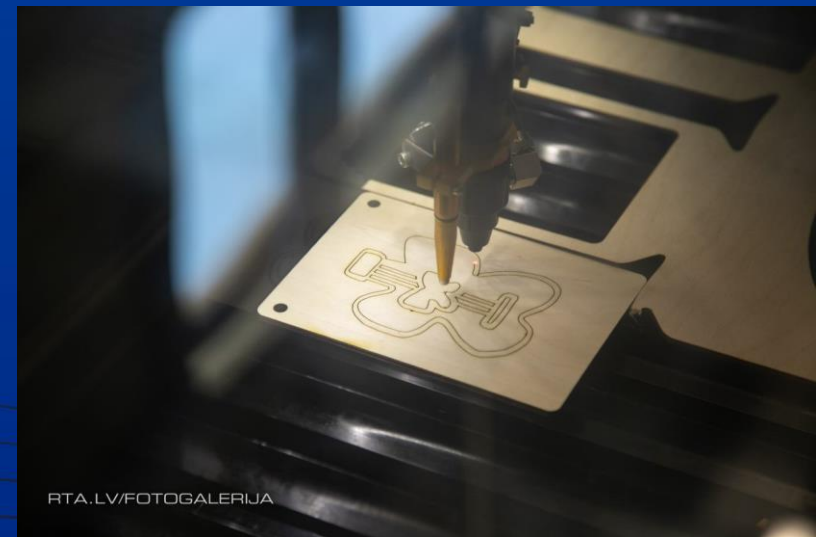

Repair of CNC turning machine

Electronics workshop

Delta robot with vision system

Designed: Andris Balodis
Supervisor: Andris Martinovs

STUDIJA.RULV

Photo by Maris Justs

STUDIJA.RULV

Drop Tower Impact System (for testing impact resistance of materials)

Cylinder liner 6D49

Cylinder liner 14D40

Cylinder liner 2D100

Equipment for stabilizing broken bones

Designed: Edgars Zaicevs, Ritvars Rēvalds

Students are involved in small orders (development and production) in metalworking

Zinātnieki prezentē inženiertehniskus risinājumus Covid-19 ierobežošanai

Disinfection gate

Equipment for surfaces and air disinfection with ozone and UV radiation

RTA INŽENIERU FAKULTĀTES LĀZERTEHNOLOĢIJU CENTRS

International Project on Laser Technology 2019

RTA.LV/FOTOGALERIJA

FOTOGALERIJA

RTA.LV/FOTOGALERIJA
Photo by Maris Justs

RTA.LV/FOTOGALERIJA

Colored laser marking on stainless steel

Colored laser marking on stainless steel