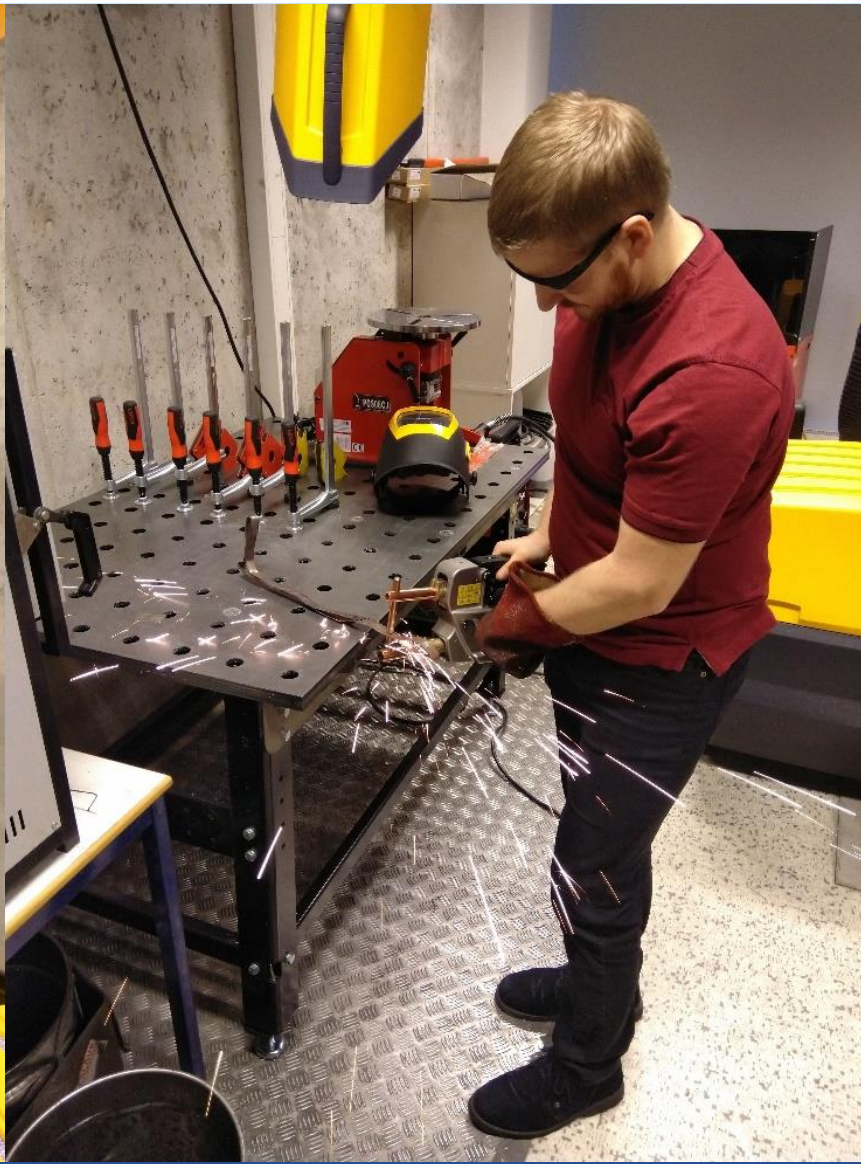

STUDIJU
IESPĒJAS

EKONOMIKAS UN PĀRVALDĪBAS FAKULTĀTE

INŽENIERU FAKULTĀTE

IZGLĪTĪBAS, VALODU UN DIZAINA FAKULTĀTE

RTA INŽENIERU FAKULTĀTE

Modernākās un iespējām bagātākās laboratorijas Baltijā: Mehatronikas, CAD/CAM/CAE, Lietišķas ekoloģijas un resursu, Elektrotehnikas un elektronikas u.c.

Repair of CNC turning machine

Electronics workshop

Delta robot with vision system

Designed: Andris Balodis
Supervisor: Andris Martinovs

STUDIJA.RULV

Photo by Maris Justs

STUDIJA.RULV

Drop Tower Impact System (for testing impact resistance of materials)

Designed: Edgars Zaicevs
Supervisor: Andris Martinovs

Anthropoid robot, 2020

Upgrading (control system and electric drive) of 5 coordinate milling machine GF2100H2 at Daugavpils Locomotive Repair Factory

Supervisor: Pāvels Narica

Upgrading (control system and electric drive) of 5 coordinate milling machine GF2100H2 at Daugavpils Locomotive Repair Factory

Students work on modernizing milling machine

Articles for the production of which given CNC milling machine is used