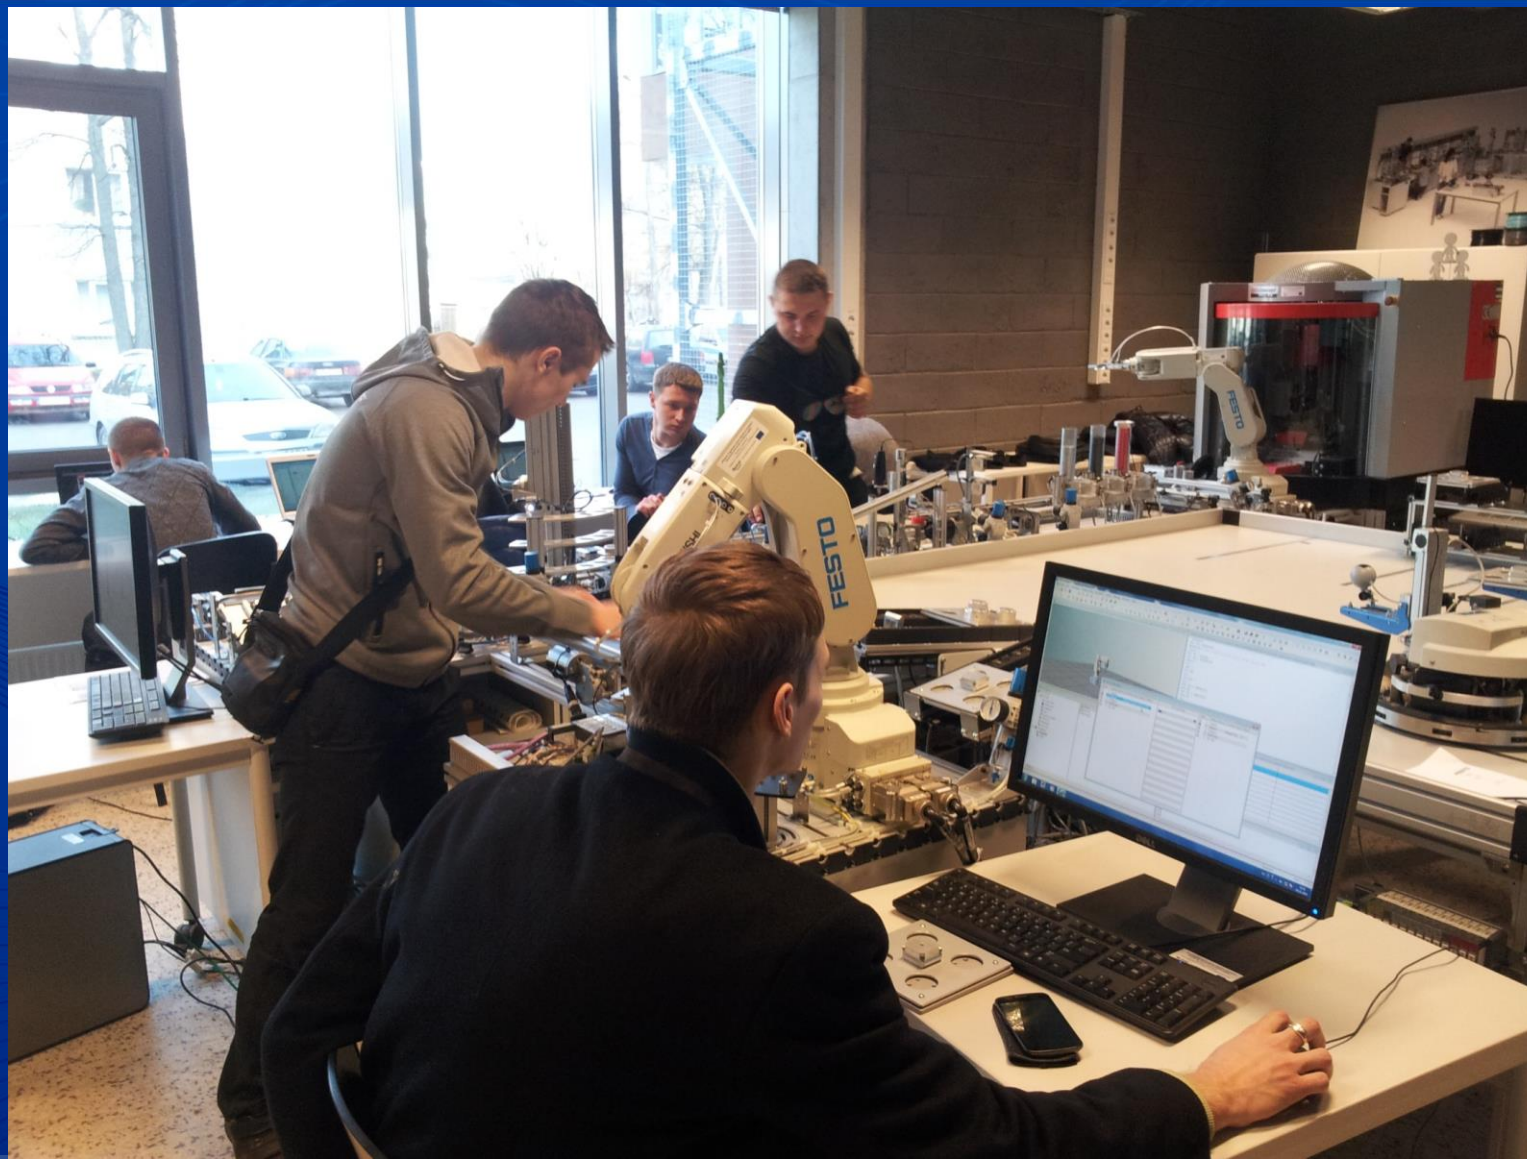

Repair of CNC turning machine

Electronics workshop

Delta robot with vision system

Designed: Andris Balodis
Supervisor: Andris Martinovs

STUDIJA.RULV

Photo by Maris Justs

STUDIJA.RULV

Drop Tower Impact System (for testing impact resistance of materials)

Designed: Edgars Zaicevs
Supervisor: Andris Martinovs

Anthropoid robot, 2020

Upgrading (control system and electric drive) of 5 coordinate milling machine GF2100H2 at Daugavpils Locomotive Repair Factory

Supervisor: Pāvels Narica

Upgrading (control system and electric drive) of 5 coordinate milling machine GF2100H2 at Daugavpils Locomotive Repair Factory

Students work on modernizing milling machine

Articles for the production of which given CNC milling machine is used