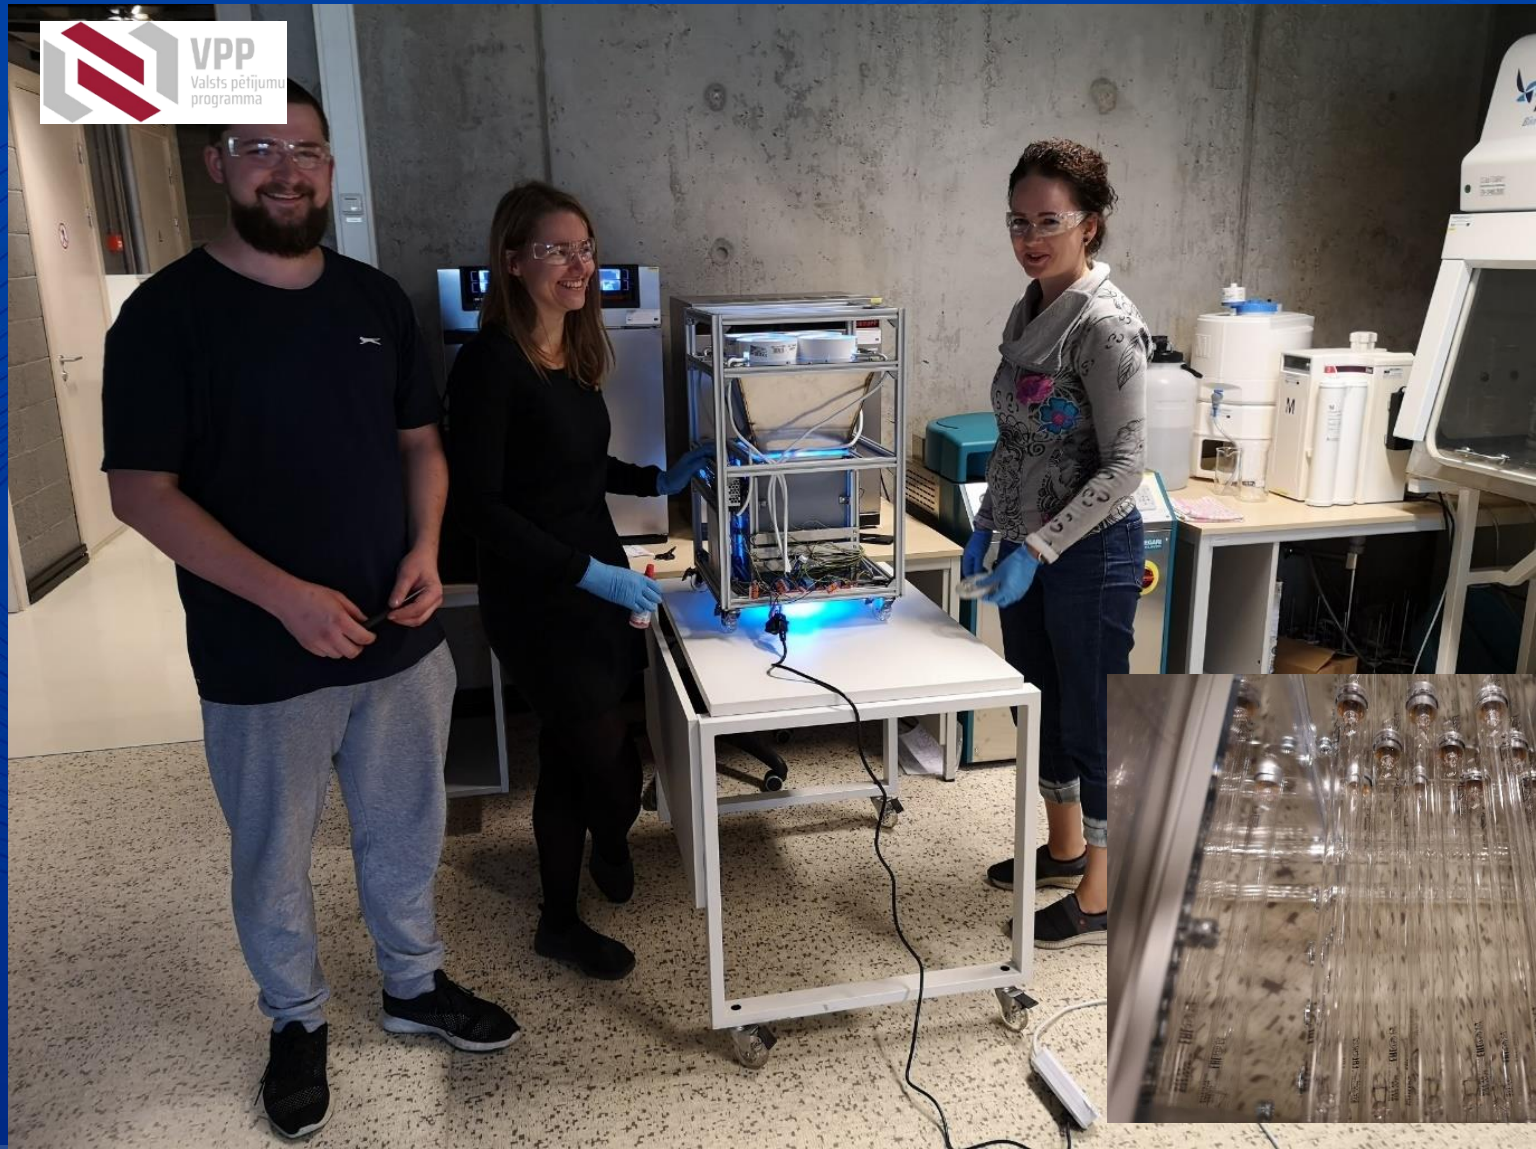

Repair of CNC turning machine

Electronics workshop

Delta robot with vision system

Designed: Andris Balodis
Supervisor: Andris Martinovs

STUDIJA.RULV

Photo by Maris Justs

STUDIJA.RULV

Drop Tower Impact System (for testing impact resistance of materials)

Designed: Edgars Zaicevs
Supervisor: Andris Martinovs

Anthropoid robot, 2020

Upgrading (control system and electric drive) of 5 coordinate milling machine GF2100H2 at Daugavpils Locomotive Repair Factory

Mobile robot for surface disinfection

- liquid disinfectant sprayer for mobile robot
- machine vision system for recognition of objects to be disinfected
- control system of mobile disinfection robot

Zinātnieki prezentē inženiertehniskus risinājumus Covid-19 ierobežošanai

Zinātnieki prezentē inženiertehniskus risinājumus Covid-19 ierobežošanai

Disinfection gate

Equipment for surfaces and air disinfection with ozone and UV radiation

RTA INŽENIERU FAKULTĀTES LĀZERTEHNOLOĢIJU CENTRS