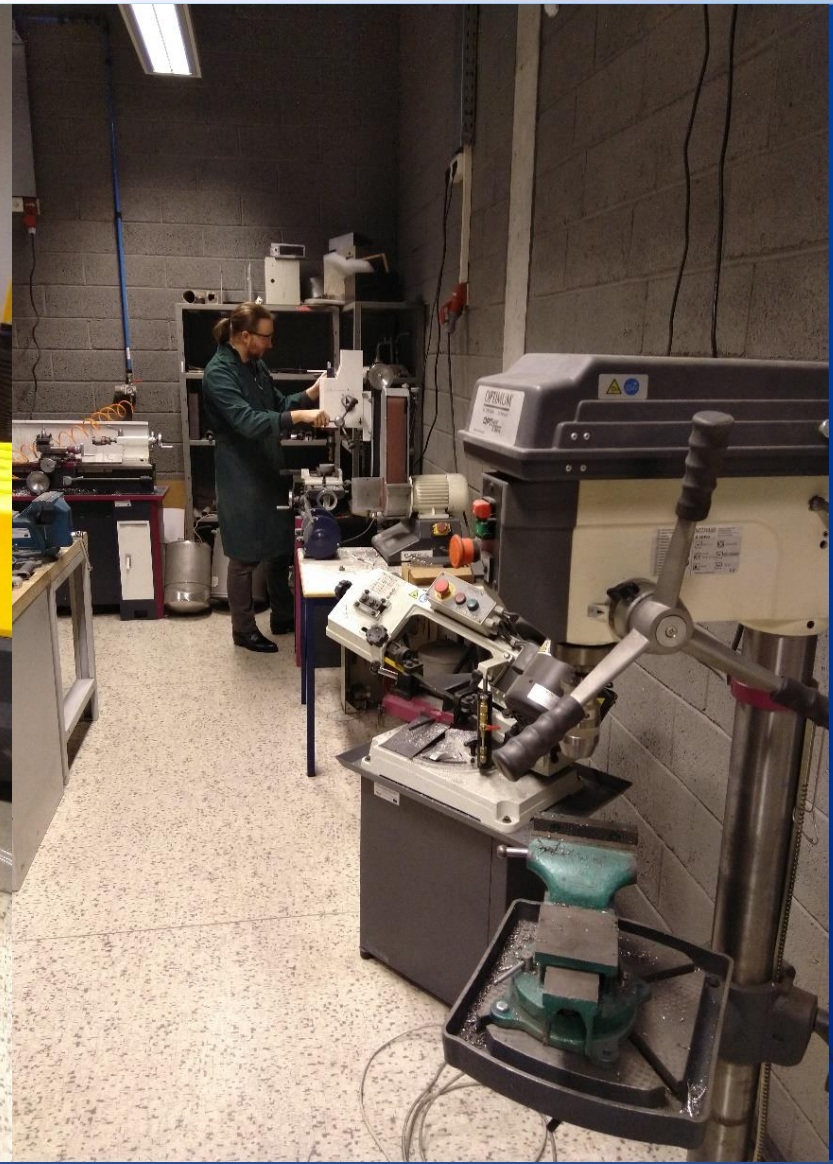

STUDIJU
IESPĒJAS

EKONOMIKAS UN PĀRVALDĪBAS FAKULTĀTE

INŽENIERU FAKULTĀTE

IZGLĪTĪBAS, VALODU UN DIZAINA FAKULTĀTE

RTA INŽENIERU FAKULTĀTE

Modernākās un iespējām bagātākās laboratorijas Baltijā: Mehatronikas, CAD/CAM/CAE, Lietišķas ekoloģijas un resursu, Elektrotehnikas un elektronikas u.c.

Repair of CNC turning machine

Electronics workshop

Delta robot with vision system

Designed: Andris Balodis
Supervisor: Andris Martinovs

STUDIJA.RULV

Photo by Maris Justs

STUDIJA.RULV

Drop Tower Impact System (for testing impact resistance of materials)

Designed: Edgars Zaicevs
Supervisor: Andris Martinovs

Anthropoid robot, 2020

Upgrading (control system and electric drive) of 5 coordinate milling machine GF2100H2 at Daugavpils Locomotive Repair Factory

Supervisor: Pāvels Narica

Upgrading (control system and electric drive) of 5 coordinate milling machine GF2100H2 at Daugavpils Locomotive Repair Factory

Students work on modernizing milling machine

Articles for the production of which given CNC milling machine is used