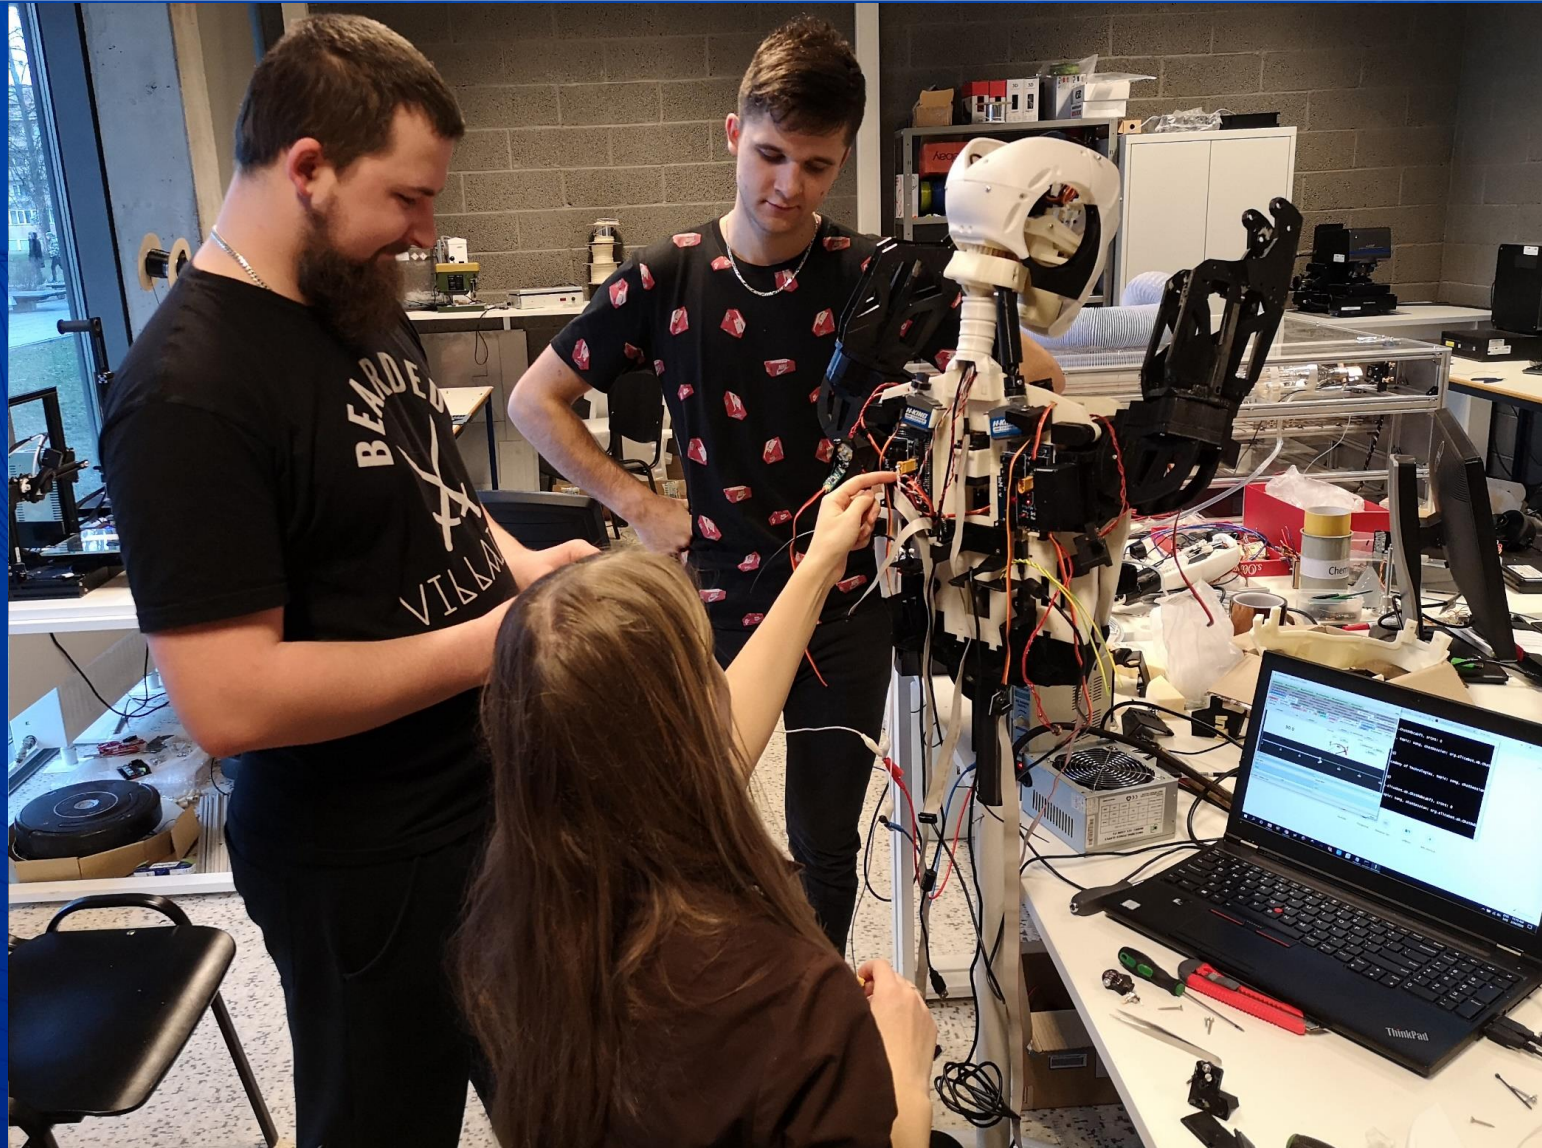

Repair of CNC turning machine

Electronics workshop

Delta robot with vision system

Designed: Andris Balodis
Supervisor: Andris Martinovs

STUDIJA.RULV

Photo by Maris Justs

STUDIJA.RULV

Drop Tower Impact System (for testing impact resistance of materials)

Designed: Edgars Zaicevs
Supervisor: Andris Martinovs

Anthropoid robot, 2020

Upgrading (control system and electric drive) of 5 coordinate milling machine GF2100H2 at Daugavpils Locomotive Repair Factory

Supervisor: Pāvels Narica

Upgrading (control system and electric drive) of 5 coordinate milling machine GF2100H2 at Daugavpils Locomotive Repair Factory

Students work on modernizing milling machine

Articles for the production of which given CNC milling machine is used

Mobile robot for surface disinfection

- liquid disinfectant sprayer for mobile robot
- machine vision system for recognition of objects to be disinfected
- control system of mobile disinfection robot

Zinātnieki prezentē inženiertehniskus risinājumus Covid-19 ierobežošanai