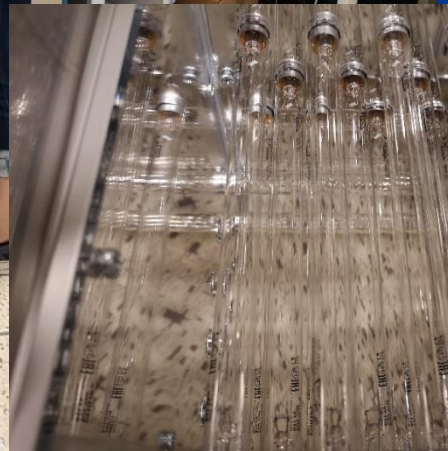

Repair of CNC turning machine

Electronics workshop

Delta robot with vision system

Designed: Andris Balodis
Supervisor: Andris Martinovs

STUDIJA.RULV

Photo by Maris Justs

STUDIJA.RULV

Drop Tower Impact System (for testing impact resistance of materials)

Cylinder liner 6D49

Cylinder liner 14D40

Cylinder liner 2D100

Equipment for stabilizing broken bones

Designed: Edgars Zaicevs, Ritvars Rēvalds

Students are involved in small orders (development and production) in metalworking

Zinātnieki prezentē inženiertehniskus risinājumus Covid-19 ierobežošanai

Disinfection gate

Equipment for surfaces and air disinfection with ozone and UV radiation

RTA INŽENIERU FAKULTĀTES LĀZERTEHNOLOĢIJU CENTRS